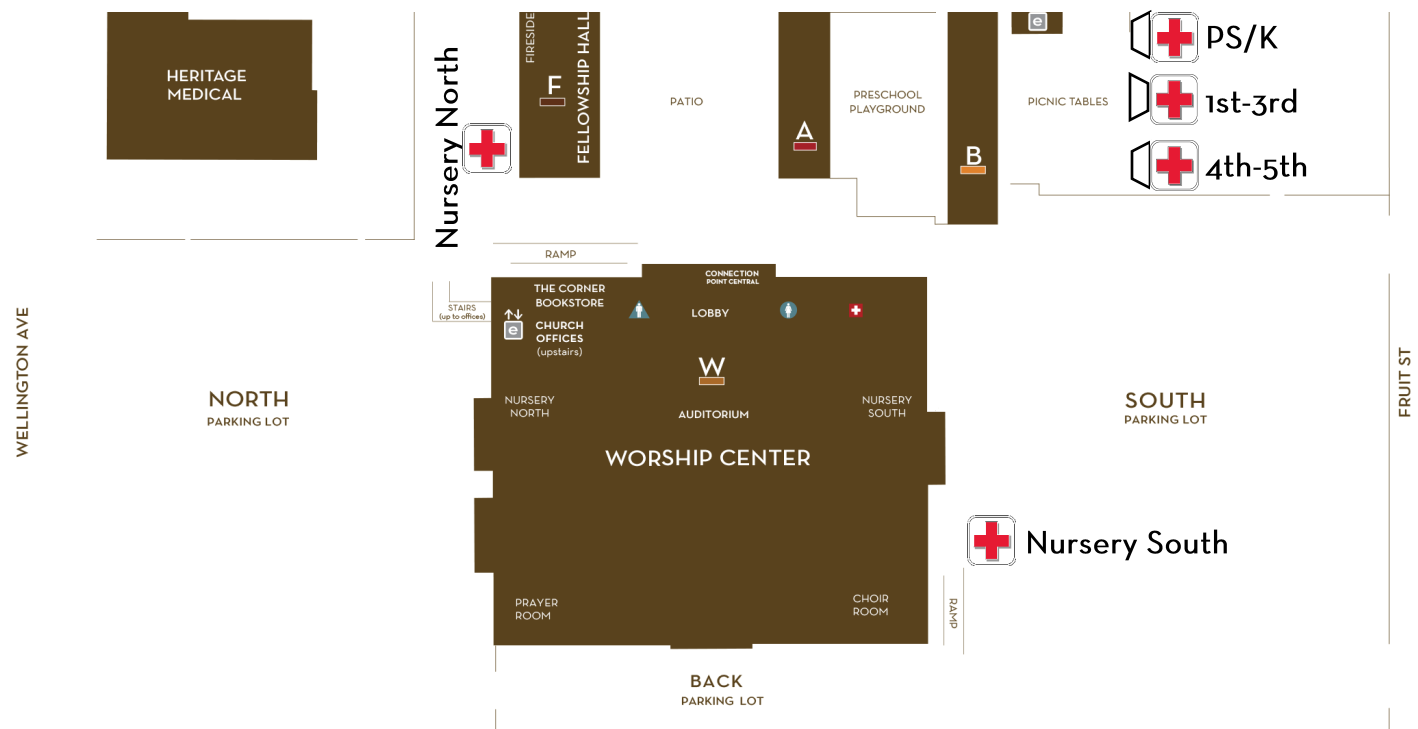

Calvary Town Safe Zones

CONNECT.GROW.REACH
1010 N. Tustin Ave. | Santa Ana | CA

phn | 714.973.4800
web | calvarylife.org